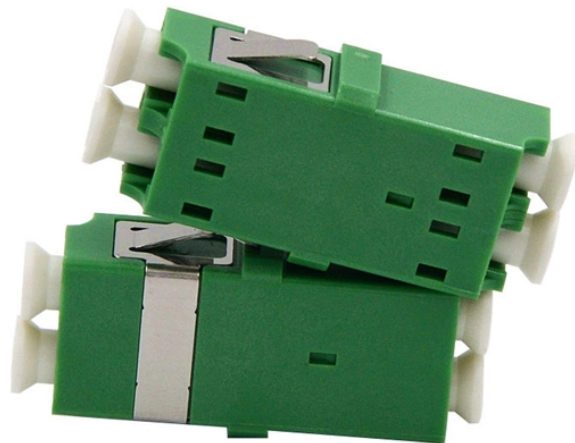

1 6T optical module SFP available for immediate shipment

1 6T optical module SFP available for immediate shipment

Verified SFP Module Supplier Find SFP, QSFP28, or QSFP-DD Transceiver Module for Your Business Order Now Optical Modules

Headquartered in San Jose, CA, and incorporated in the state of California, Genuine Optics designs and manufactures high-performance DSP, LRO, and LPO optical transceivers for AI ...

The 1.6T FR8 OSFP supports both Ethernet and InfiniBand XDR end-to-end system applications. Designed for supercomputing and HPC, this 1.6T OSFP transceiver provides high-speed connectivity ...

The MJ-OSFP1.6TB-DR8 is a cost-effective, high-performance OSFP module tailored for AI datacenter applications, delivering an aggregate throughput of 1.6 Tb/s via eight channels of 212 Gb/s PAM4 on ...

It is a small-form-factor hot pluggable transceiver module integrated with high performance Sipro modulator. It is compliant with 1600G Ethernet specs and OSFP MSA.

Description The OSFP-1.6T-2xDR4H is a cost-effective module with high performance, which is optimized for AI Datacenter, supporting data-rate of 8x212Gb/s PAM4 Optical interface and ...