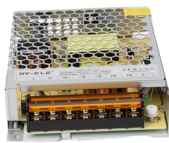

10 Gigabit Fiber Aggregation Switch

10 Gigabit Fiber Aggregation Switch

Faster replacement and priority support, covered for 5 years. High-performance 10G SFP modules for optimal connectivity. An 8-port, Layer 2 switch made for 10G SFP+ connections.

Search Newegg for 10gb aggregation switch. Get fast shipping and top-rated customer service.

The 12-port 10-Gigabit Smart Switch, offers twelve (12) 10GbE copper connectivity ports and two (2) shared 10 GbE fiber SFP+ ports as well as an extensive set of L2+/Layer 3 Lite network features.

Compact and rack-mountable with intuitive LED indicators and a robust metal chassis, this switch is built for professional installations. With support for both AC and DC power, it adapts to diverse ...

This compact managed Layer 2 switch offers eight 10G SFP+ ports and supports high-bandwidth links, making it ideal for aggregation switching to any UniFi device that deploys various interconnect ...

□10Gb Super-Fast Fiber Switch□ This 10 gigabit switch features 8 x 10G SFP+ ports and 160Gbps switching capacity, providing higher-speed connectivity for your devices and allowing you to easily ...