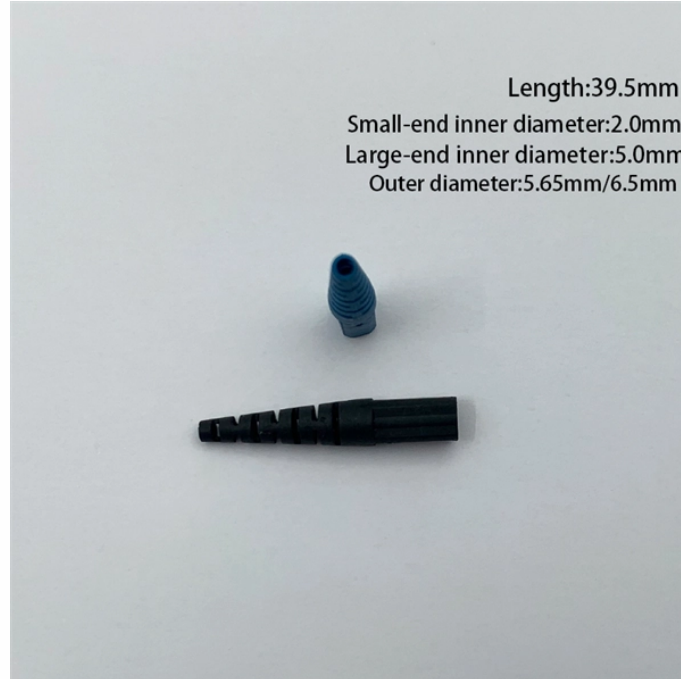

GDR Telecom Site Energy Systems

10G Fiber Hybrid Switch