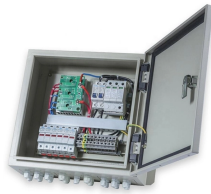

10G Fiber Hybrid Switch

10 Gigabit SFP switches proudly manufactured in the USA by Versitron are available in 28, 36, and 52 port sizes with managed configuration capability. Each 10 gig SFP switch has 4x1G/10G SFP/SFP+ ...