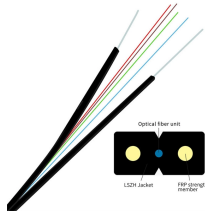

Enables the automatic shutdown function, safely powering down connected computers.

Independent Remote SHUTOFF and Remote ENABLE/DISABLE. 19" Rack Mounted for ATE and OEM Applications; zero-stack capability.