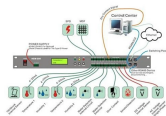

FUNCTION: This 12-port fiber optic distribution box effectively terminates, protects and manages fiber optic cables. It is the necessary equipment for network transmission.