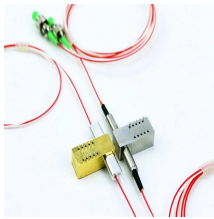

12-core fiber optic splice box debugging

12-core fiber optic splice box debugging

The WSB-48FI unit is a wall-mountable splice box for fiber optic cable (i.e. outside plant cable and inbuilding cable (Optistrip™)). The unit will accommodate four 12-inch splice organizer trays (Corning ...

The 12 Port Fiber Distribution Box can connect up to 2 optical cables, providing space for distributors and 12 fuses. It is equipped with 12 SC adapters and can work in outdoor environments.

These aluminum enclosures are designed for high-density splice storage, with emphasis on proper fiber management and versatility of cable port seals and cable tie-down features. FSB enclosures can be ...

FBR-11608 Fiber-Optic Distribution Box, 12-Core is a high quality product by Bud Industries used for electronic enclosure applications.

Learn how to set up a 12 core integrative splice tray with SC SM fiber optic FTTH cassette box. Discover the essentials for efficient fiber optic network ...

The 12 Port Fiber Distribution Box can connect up to 2 optical cables, providing ...

Learn how to set up a 12 core integrative splice tray with SC SM fiber optic FTTH cassette box. Discover the essentials for efficient fiber optic network installation.