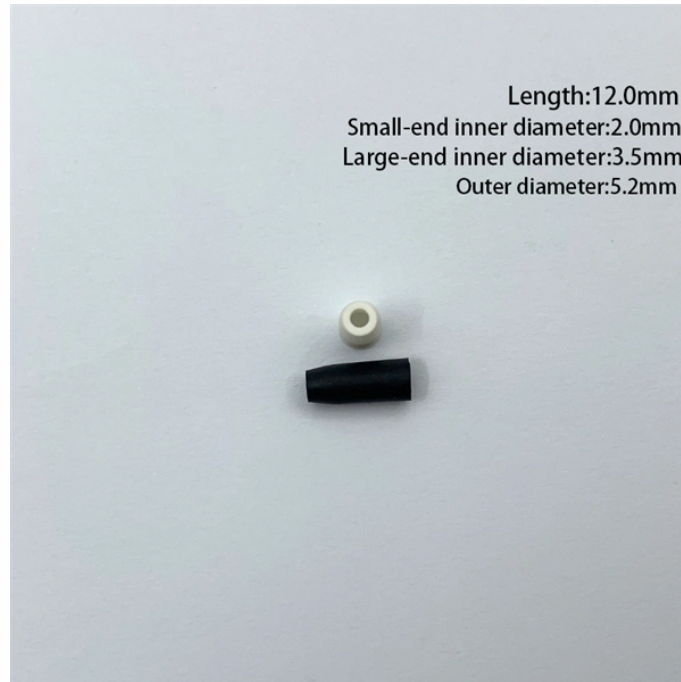

12-port cable management rack

12-port cable management rack

The 1RU 19-inch horizontal cable management rail comes with the latest finger duct type slot design and a cover to organise the cables within your rack. * Helps eliminate cable stress. * Organises cables ...

Specifications: PoE+-compliant 12-port patch panel manages and organizes Cat6 data/power cable connections in your high-density network.

The 2U cable management panel helps organize, separate, and protect network cables within a server rack. It ensures orderly cable routing while maintaining optimal airflow for improved heat dissipation ...

This black 12-inch-wide double-sided vertical cable manager organizes and routes ...

PROFESSIONAL DESIGN: 1U 10-inch rack-mount panel featuring 12 numbered keystone ports and integrated cable management bar for organised installation DURABLE CONSTRUCTION: Built with ...