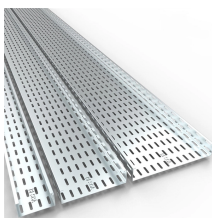

12-port cable management rack

12-port cable management rack

The 1RU 19-inch horizontal cable management rail comes with the latest finger duct type slot design and a cover to organise the cables within your rack. * Helps eliminate cable stress. * Organises cables ...

Compatible with Cat6/Cat5e keystone jack modules, face plates, wiring blocks, patch panels, and various cable types. This horizontal cable management solution provides a clean, organized method ...

The Altelix HZT-12-Rack cable management raceway is designed for use in standard 19" equipment racks. It is designed to help organize and sort cables and patch cords as well as reduce the strain of ...

This black 12-inch-wide double-sided vertical cable manager organizes and routes ...

PROFESSIONAL DESIGN: 1U 10-inch rack-mount panel featuring 12 numbered keystone ports and integrated cable management bar for organised installation DURABLE CONSTRUCTION: Built with ...

This rack comes with the screws and spacers needed to mount the rack to a 10-inch rack 12-port pass-through patch panel for easy cable connection without drilling holes.

This black 12-inch-wide double-sided vertical cable manager organizes and routes fiber, copper and coax cables within an open frame rack in your data center.