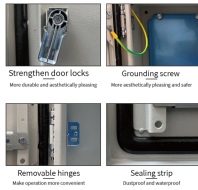

12-port network patch panel installed in server rack

12-port network patch panel installed in server rack

Compatible with DeskPi RackMate T0/T1/T2 Rackmount and 10 Inch Server Rack/Network Cabinet. The 12 port patch panel includes pre-numbered sequential ports for easy identification of cables in use.

They are commonly used to organize in-wall Ethernet cable runs, with cables running from Ethernet wall jacks to patch panels housed in central server rooms. The panel itself is made ...

The 12-Port RJ45-Female Category 6 Patch Panel is the perfect solution for managing network connections in 10" rack cabinets. Designed to provide a simple and organized installation, this 1U ...