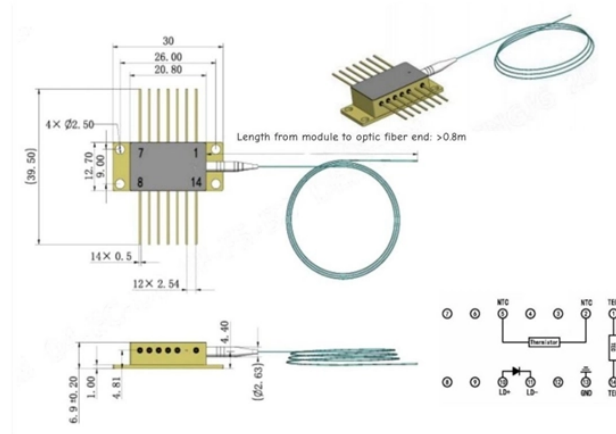

1200W High-Voltage Distribution Box

Outline drawings
mm

1200W High-Voltage Distribution Box

Bel Power Solutions ABE1200 Industrial AC-DC Power Supplies offer up to 1200W of regulated output power. The units have a wide input voltage range of 85V AC to 305V AC in single ...

High voltage distribution box is the control part of EV power supply, which has the functions of power distribution, current measurement, short circuit protection, charge and discharge control, pre ...

The High Voltage Power Box combines the functionality of an Onboard Charger (OBC), a DC/DC converter and a PDU (Power Distribution Unit). The OBC is the interface between the car ...

Wisman DL series is a high-performance 19" standard rack-mounted high-voltage power supply. The DL series has a complete protection system. It can be controlled remotely or locally.