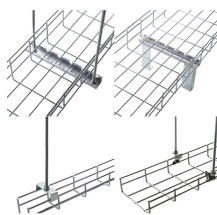

Our beam splitters are made from high grade glass material with laser grade surface flatness & surface quality for tighter tolerance on the splitting ratio.