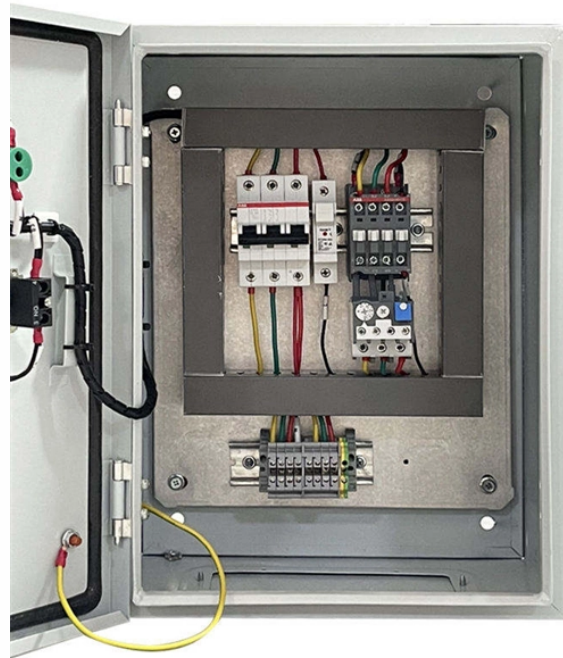

144 Fiber Optic Cable Connection

144 Fiber Optic Cable Connection

High-density EBO connectors with as many as 144 fibers per connector simplify system design and help ease cable routing challenges in space-constrained environments.