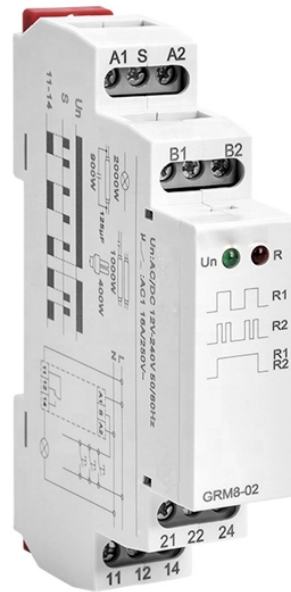

GDR Telecom Site Energy Systems

16 optical switches