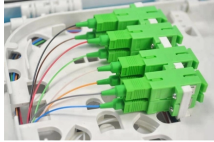

1U Cabinet Installed in Germany

All of our surge protected PDU/ Power Rails are DIN49440 Standard and suitable ...