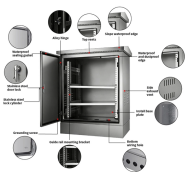

## 1U Standard Chassis 1000mm Depth Selection Guide

Learn about server rack sizes, industry standards, and key factors to consider before purchasing. Optimize your IT setup with the right server rack dimensions.

Below is a comprehensive, fully detailed guide covering all standard server rack sizes, form factors, height considerations, depth classifications, and ...

Get a comprehensive guide on server rack cabinet sizes and dimensions. Understand the depth, width, and height requirements to fit your IT needs.

Will the equipment extend past the rack? **ALL DIMENSIONS ARE IN INCHES.**

Below is a comprehensive, fully detailed guide covering all standard server rack sizes, form factors, height considerations, depth classifications, and best-practice configuration approaches ...

Confused about 1U rack size? Learn the exact EIA-310-D standard dimensions (1.75" × 19"), why usable depth is less than rack depth, and how to verify compatibility before mounting.

Usually yes for standard 1U and 2U servers. A 1000mm rack often provides about 850mm to 880mm usable depth, enough for many servers plus a standard 0U vertical PDU.