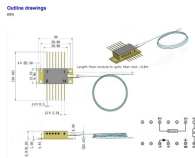

200 meters of 4-core single-mode fiber

Overview

0mm diameter and armored construction, this 200-meter cable offers reliable single-mode transmission across four cores. Equipped with SC, FC, and LC connectors, it ensures versatile connectivity for rapid deployment in demanding outdoor environments. □Outdoor LC to LC Cable□□4Core Sheathed Fiber Optic:5. □High Quality□□ Combination of metal steel armor and glass fiber yarns provides dual physical protection against rodents. □Easy to carry□:The fiber optic cable. Multi-strand fiber cables provide a cost-effective way to connect multiple network devices simultaneously through a protected pathway. They can better handle the high-traffic demands of large networks, which makes them ideal for complex network designs. In addition, multi-strand fiber cables also. Haile Single Mode 4 Core Outdoor Field Fiber Optic Cable is a durable and high-performance solution designed for outdoor field training and emergency fiber optic applications. The cables has 2 x2 FRP Protection rods for both the cables.

200 meters of 4-core single-mode fiber

It saves in significant savings in cost of fiber cable and cost of laying the fiber as a single cable can be used for both the operators simultaneously.

Extend your high-capacity network with the AixTon 4-core Single Mode Fiber Optic Patch Cord. This 200-meter, pre-terminated cable is engineered for robust and reliable data transmission over longer ...

Break-out reinforced fiber cable with 4 x fiber. Comes in black. Good discount is given when buying larger quantities! Other lengths can be made as desired.

With a compact 5.0mm diameter and armored construction, this 200-meter cable offers reliable single-mode transmission across four cores. Equipped with SC, FC, and LC connectors, it ensures versatile ...