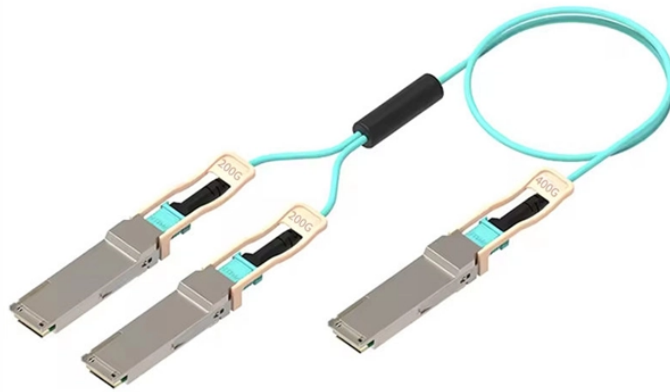

200 meters of 4-core single-mode fiber

Overview

0mm diameter and armored construction, this 200-meter cable offers reliable single-mode transmission across four cores. Equipped with SC, FC, and LC connectors, it ensures versatile connectivity for rapid deployment in demanding outdoor environments. □Outdoor LC to LC Cable□□4Core Sheathed Fiber Optic:5. □High Quality□□ Combination of metal steel armor and glass fiber yarns provides dual physical protection against rodents. □Easy to carry□:The fiber optic cable. Multi-strand fiber cables provide a cost-effective way to connect multiple network devices simultaneously through a protected pathway. They can better handle the high-traffic demands of large networks, which makes them ideal for complex network designs. In addition, multi-strand fiber cables also. Haile Single Mode 4 Core Outdoor Field Fiber Optic Cable is a durable and high-performance solution designed for outdoor field training and emergency fiber optic applications. The cables has 2 x2 FRP Protection rods for both the cables.

200 meters of 4-core single-mode fiber

It saves in significant savings in cost of fiber cable and cost of laying the fiber as a single cable can be used for both the operators simultaneously.

Extend your high-capacity network with the AixTon 4-core Single Mode Fiber Optic Patch Cord. This 200-meter, pre-terminated cable is engineered for robust and reliable data transmission over longer ...

Break-out reinforced fiber cable with 4 x fiber. Comes in black. Good discount is given when buying larger quantities! Other lengths can be made as desired.

With a compact 5.0mm diameter and armored construction, this 200-meter cable offers reliable single-mode transmission across four cores. Equipped with SC, FC, and LC connectors, it ensures versatile ...