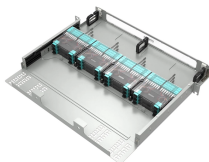

Product Description This 200 Meter fiber optic cable is terminated with an LC (Lucent Connector) on one end and an ST (Straight Tip/Bayonet Connector) on the other end. It is a single-mode fiber (9 micron ...