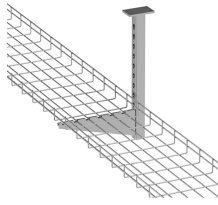

Connect fiber internet correctly. Learn the essential hardware bridge and sequential steps needed to link the optical line to your router.

Check Pinaka Fiber Optical Cable 20 m Aramid Yarn (Kevlar) LC - LC SM,SX,D3, 20Mtr Patch Cord / PNK-LC2LC-20M-BLU (Compatible with Network Switch, Routers, Switches, OLT, CCTV Cameras, ...