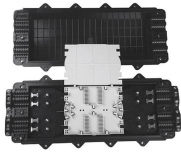

GDR Telecom Site Energy Systems

20m fiber optic cable with wireless router

20m fiber optic cable with wireless router

By following this detailed guide, you've not only learned how to connect fiber optic cable to router properly but also how to optimize and maintain that connection for peak performance.

Connect fiber internet correctly. Learn the essential hardware bridge and sequential steps needed to link the optical line to your router.

Check Pinaka Fiber Optical Cable 20 m Aramid Yarn (Kevlar) LC - LC SM,SX,D3, 20Mtr Patch Cord / PNK-LC2LC-20M-BLU (Compatible with Network Switch, Routers, Switches, OLT, CCTV Cameras, ...