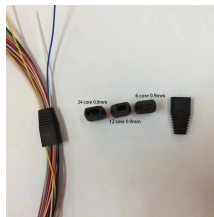

24 Terminal Box

24 Terminal Box

AZE's Fiber optical distribution box is used as a termination point for the feeder cable to connect with drop cable in FTTx communication network system

AZE's Fiber optical distribution box is used as a termination point for the feeder ...

This plastic indoor/outdoor fiber optic terminal box has a latching top for easy access and accepts up to 24 fiber optic panel mount couplers. It is used to interconnect fiber splices and terminated fiber cables.

The wall-mounted user cable terminal box, whose function is to provide the fusion of fibers, the fusion of fiber and tail fiber, and the connection of optical connectors.

UnitekFiber's 24 Core Fiber Termination Box is engineered for effortless splicing, thanks to its innovative flip-up distribution panel. This unique feature enables installers to splice cables with ease, ...

Ideal for FTTH applications, this compact wall-mountable cabinet integrates termination, splicing, and distribution functions in one unit. Its IP55-rated enclosure, structured adapter layout, ...

Premium Line's 24 port wall mount fiber optic box is designed for direct termination of fibers. The box includes two separate sections: one for the fusion splice trays and one for the cable routing.