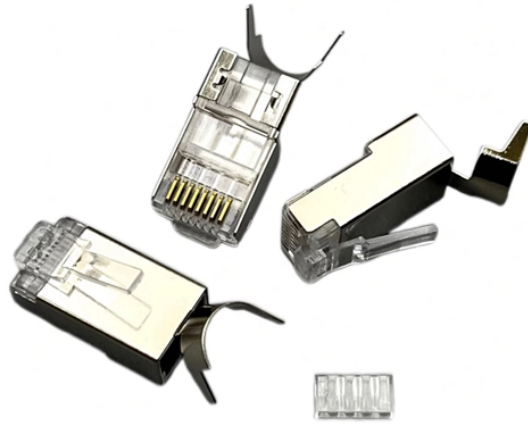

24 Terminal Box

24 Terminal Box

AZE's Fiber optical distribution box is used as a termination point for the feeder cable to connect with drop cable in FTTx communication network system

AZE's Fiber optical distribution box is used as a termination point for the feeder ...

This plastic indoor/outdoor fiber optic terminal box has a latching top for easy access and accepts up to 24 fiber optic panel mount couplers. It is used to interconnect fiber splices and terminated fiber cables.

24-CORE FIBER OPTIC TERMINAL BOX AR-DB24P-A ... [DOWNLOAD TECHNICAL SHEET](#) [INSTALLATION MANUAL](#)

Enhance your network capacity with our 24-Port Fiber Optic Terminal Box, designed for high-density direct termination and patching. The cabinet conveniently caters for the vertical building cabling and ...

The wall-mounted user cable terminal box, whose function is to provide the fusion of fibers, the fusion of fiber and tail fiber, and the connection of optical connectors.

UnitekFiber's 24 Core Fiber Termination Box is engineered for effortless splicing, thanks to its innovative flip-up distribution panel. This unique feature enables installers to splice cables with ease, ...