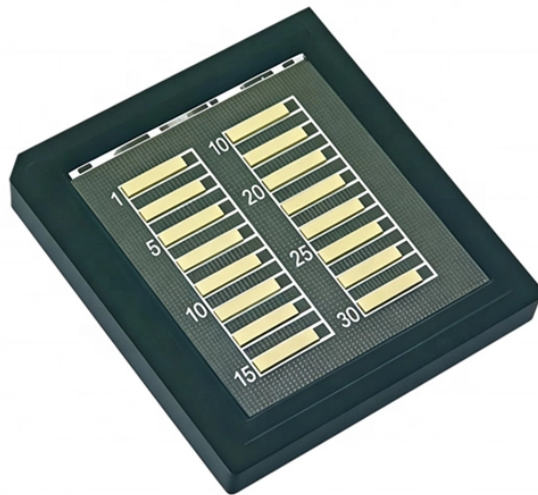

24-core 10 Gigabit Multimode Optical Cable

24-core 10 Gigabit Multimode Optical Cable

Our Fiber Optic Distribution Cable can be found with 2, 4, 6, 8, 12, and 24 strands. The strands are color coded for easy identification and installation. This fiber cable is perfect for trunk cable between floors ...

Look no further! Our 1000Ft Aqua 24 Fiber Multimode Fiber Optic Cable 10 Gbit is designed to meet your needs. Composed of 24 multimode fibers (50 micron core) inside an Aramid yarn wrapped in an ...

This is an aqua 1000 foot spool of fiber optic distribution cable intended for large installations of short range runs at 10 Gigabit speeds. It is composed of 24 Corning ClearCurve® OM4 multimode fibers ...

This is an aqua 1000 foot spool of fiber optic distribution cable intended for large installations of short range runs at 10 Gigabit speeds. It is composed of 24 multimode fibers (50 micron core) inside an ...

These cables consist of 12 to 216 fibers organized into 12-fiber ribbons inside a central tube. Dielectric strength members provide tensile strength while a specially formulated flame-retardant outer jacket ...