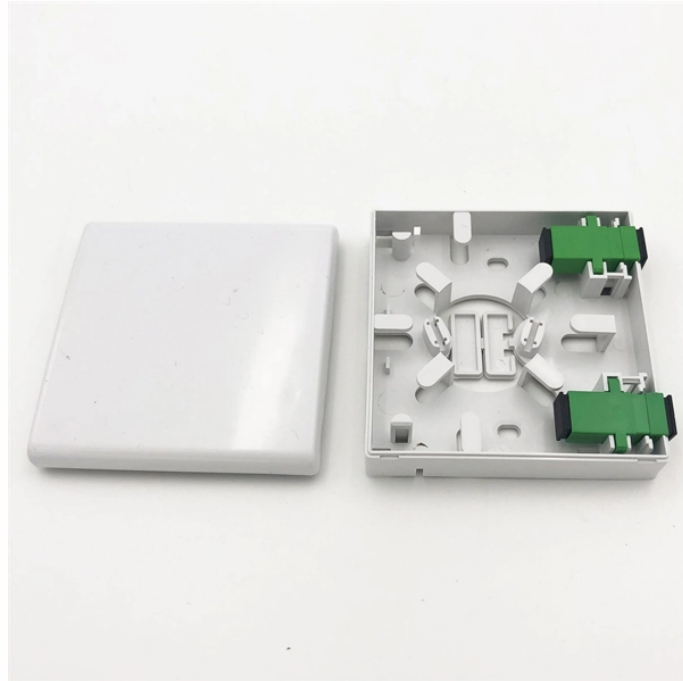

24-core figure-eight optical cable

24-core figure-eight optical cable

GYTC8S-12,24,48,72,96 cores Figure 8 Aerial optical fiber cable. Feature. High tensile strength of stranded wires meet the requirement of self-supporting and reduce the installation cast. Super ...

Explore the details, specifications and video of our Outdoor GYTC8S Fiber Optic Cable 24 Cores G652D, and order high-quality Outdoor GYTC8S Fiber Optic Cable 24 Cores G652D from our factory ...

Self-supported figure 8 optical cable with fibers placed in jelly filled loose buffer tube stranded around dielectric central member. The cable core is protected with jelly or waterblocking material to prevent ...

This compact figure 8 fiber optic cable is not only lightweight and flexible but also streamlines the installation process. The integrated steel wire messenger design significantly ...

After a PSP moisture barrier is applied around the cable core, this part of cable accompanied with the stranded wires as the supporting part are completed with a PE sheath to be a figure-8 structure. This ...

This kind of cable is specifically used for self supporting aerial installation. The metal strength member is made up of stranded wires as the supporting part are completed with a polyethylene (PE) sheath ...