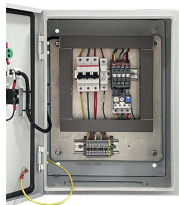

After a PSP moisture barrier is applied around the cable core, this part of cable accompanied with the stranded wires as the supporting part are completed with a PE sheath to be a figure-8 structure. This ...