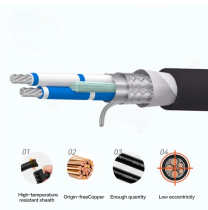

Fiber Cable, Singlemode, 24 ct., Single Armor, Single Jacket, Loose Tube, Reduced Water Peak, Dry/Gel. Price Per Ft. Our reels have a manufacturing variance of up to 5%, you will be billed for the ...