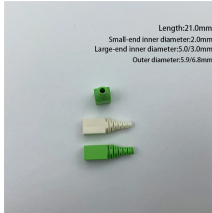

TRENDnet's AC to DC Industrial DIN-Rail Power Supply, model TI-M6024, supplies up to 60W (24V DC, 2.5A) of power to industrial equipment, such as switches, injectors, and WiFi access points.

Gain all-around protection with SITOP, including advanced power supplies for demanding applications and coverage for any industrial requirements. SITOP DC UPS modules ensure a reliable 24-V supply ...