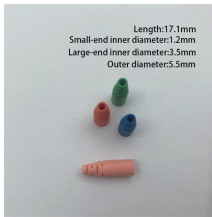

24V Power Supply for Industrial Switches

TRC Electronics has been trusted by engineers for more than 40 years to select the right 24Vdc power supply for OEM applications. We stock hundreds of different models from leading manufacturers and ...

Heavy Duty and Industrial Grade 24V AC/DC power supplies with 3 year warranty. These are fully regulated high efficiency switchmode power supplies robust enough to last for years in tough ...

DIN Rail Power Supply - 240W 24V DC 10A, Universal Input is an AC-DC DIN rail mountable power supply designed for industrial automation panels and 24V control circuits.