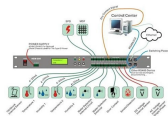

Leading fiber closure manufacturers & suppliers, provide a range of horizontal and vertical fiber optical closures and support OEM ODM service.