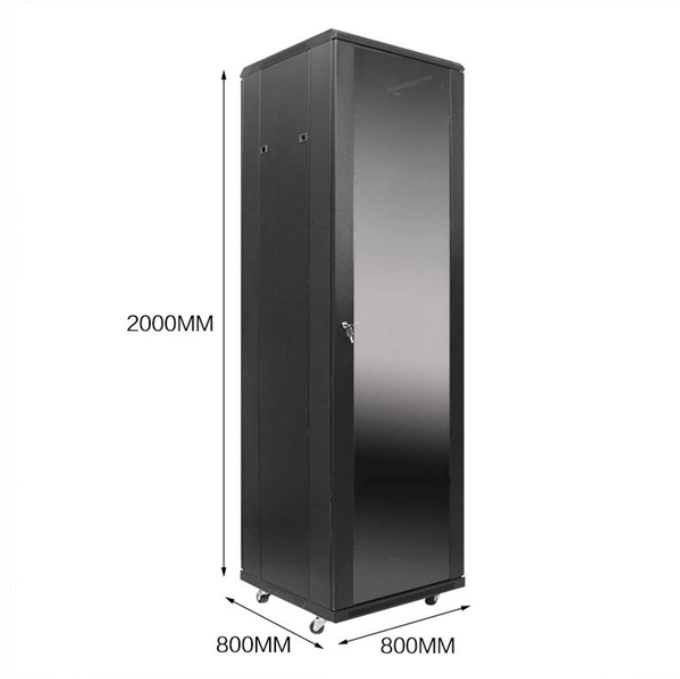

3 Live Wire Distribution Box

3 Live Wire Distribution Box

The power distribution box can be mounted onto the 19" profiles exactly where the customer desires. Benefit: This box allows the electrical switches to be segregated from the other components installed ...

Browse power distribution boxes with circuit breaker protection and multiple outlet configurations. Shop durable solutions for construction and emergency use.

Terminal Box, Type 3R are wire-splice boxes for outdoor commercial or industrial applications that have a feeder tap to branch circuits. Boxes are available in three- or four-wire configurations in sizes up to ...

Boxes are available in three- or four-wire configurations in sizes up to 400 A. Also known as: 783510144463, TB3R203, HOFTB3R203.

Hoffman TB3 series junction boxes split feeder circuit conductors into multiple branch circuit conductors. The enclosures come with pre-installed terminal blocks for three and four-wire power distribution ...

A three wire junction box is an essential component in electrical installations that allows for the connection and distribution of electrical wires. It provides a safe and convenient way to connect ...