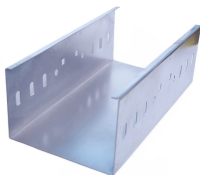

## 3-hole terminal box

## 3-hole terminal box

The box includes closure plugs, grounding screws, and mounting lugs. ...

Choose from our selection of terminal boxes, including over 4,300 products in a wide range of styles and sizes. Same and Next Day Delivery.

Mouser offers inventory, pricing, & datasheets for 3 Position Pluggable Terminal Blocks.

Midwest offers a full line of terminal boxes for 240 volt single phase and three phase, and three phase 600 volt ratings to meet your application requirements.

Surface Mounted, waterproof sealed plastic electrical enclosure switch push button box. Its main material is durable and impact-resistant plastic. Better waterproof and Anti-corrosion performance; ...