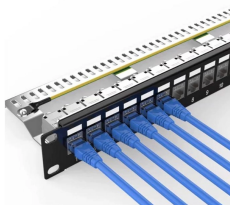

## 3-hole terminal box

## 3-hole terminal box

The box includes closure plugs, grounding screws, and mounting lugs. ...

Choose from our selection of terminal boxes, including over 4,300 products in a wide range of styles and sizes. Same and Next Day Delivery.

Mouser offers inventory, pricing, & datasheets for 3 Position Pluggable Terminal Blocks.

Midwest offers a full line of terminal boxes for 240 volt single phase and three phase, and three phase 600 volt ratings to meet your application requirements.