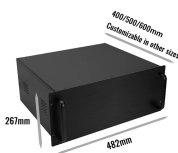

The Powersafe Power Distribution Box is an electrical connection point for single pole connectors on three phase electric power up to 800 amps. The Powersafe Box has a sequential mating locking ...

Introducing the Camlock Connection Box (CCB) - your ultimate solution for quick and reliable power connections! This CCB is a compact, high-performance quick-connect portable power distribution ...