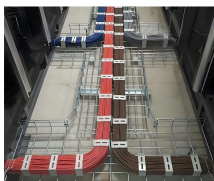

Experience streamlined power management with the DBSet 48 module, 3 row ...