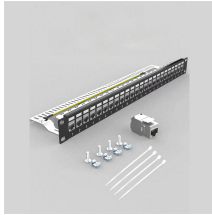

R. STAHL''s high-quality terminal boxes are incredibly versatile. Enclosures are made of 316 stainless steel or glass fiber-reinforced polyester (FRP). Both fulfill the requirements of NEMA 4X and IP66 ...

The stainless steel terminal box range, SSTB, with a IP 66 protection degree, is available off the shelf in many different sizes. The SSTB range is well suited for indoor and outdoor environments thanks to ...

Select the right electrical enclosure for your environment and the accessories you''ll need to get it mounted and connected. Choose from our selection of stainless steel boxes, including corrosion ...