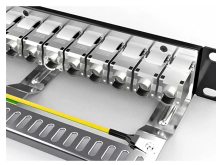

## 316 Material Distribution Box

The HQPD-B-600/316L stainless steel distribution box meets all industry standards for electrical safety and reliability. It complies with international regulations for electrical distribution systems, ensuring ...

Discover our premium outdoor low voltage stainless steel distribution box, crafted from durable SS316 material. This electric power switchgear panel is designed for optimal performance in harsh ...

We offer all types of enclosures from small boxes to cabinets, with wall and floor mounting, made of AISI 304 and AISI 316 material. And from empty boxes to fully certified Instrumentation, Control or DCS ...

Junction Box SS316 Metal Distribution Outdoor Waterproof Sheet Stainless Steel Electric Enclosure Meter Control Boxes Metal Electrical Features of Stainless Steel 316 Junction Boxes:

**LED DISPLAY PANEL**  
CURRENT STATUS CLEARLY VISIBLE  
IT CAN CLEARLY SHOW THE CURRENT STATUS AND POLYMER STATUS  
WITH EFFICIENT OPERATION AND HAND RESPONSE.