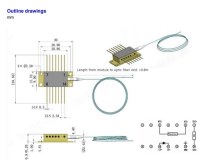

GDR Telecom Site Energy Systems

32-Port Splitter Rack

32-Port Splitter Rack

The 19-inch rack-mount PLC splitters are specifically designed for standard 19" racks, making them ideal for data centers or server rooms with high wiring density requirements. They feature low insertion ...

This fiber optic splitter rack mount is resistant to dust and heat and can protect the fibers. It is easy to install & maintain while keeping cables organized.

The DFCS-32 is a 5-1000 MHz passive rack-mounted splitter with 32 broadband output ports. The DFCS 32 features high isolation between ports and low insertion loss.

The standard 19 inches (1U) rack unit to contain a 1x32 ABS Box type PLC fiber optic splitter, it can be used for both indoor and outdoor applications in FTTx projects.

Each splitter is a 1RU rackmount with either 24 or 32 outputs on ...

The Datacom Rack Mount splitter ensures network reliability and superior performance. PLC splitters are based on Planar Lightwave Circuit technology with precision alignment.

Each splitter is a 1RU rackmount with either 24 or 32 outputs on the rear of the chassis. They feature 5 MHz to 1000 MHz bandwidth with excellent port to port isolation and return loss.