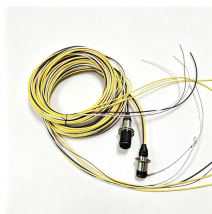

4-port terminal box connects to 24-pin connector

4-port terminal box connects to 24-pin connector

LoRawan outdoor base station

These single conductor connectors are available fully insulated or non-insulated and come in a variety of wire gauges. The color of the insulation signifies the wire gauge accepted. They can be circular with ...

Get the best deals on Terminal Blocks for Wire 4 Ports when you shop the largest online selection at eBay . Free shipping on many items | Browse your favorite brands | affordable prices.

ATX 24 Pin Main Power Cable Connector. The 24 pin main power connector was added in ATX12V 2.0 to provide extra power needed by PCI Express slots. The older 20 pin main power cable only has ...

Ideal Electrical in-Sure Push-in Wire Connector, 4-Port (30-1034P), Bag of 100—Color Coded No-Twist Connectors for Solid and Stranded Wires

WAGO's 2773 Series wire splicing connectors easily, quickly and safely connect solid and stranded conductors. Thanks to their flat and compact design, these splicing connectors are ideal for wiring in ...

Easy mounting in-line junction box with 4-pole terminal block suitable for flat and round cable up to 4mm². Pre-cut lead in cable entry and hand removable external fixing lugs.

These are 4-port push-in wire connectors, designed for situations requiring an ...