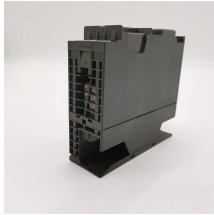

4-port terminal box connects to 24-pin connector

4-port terminal box connects to 24-pin connector

LoRawan outdoor base station

These single conductor connectors are available fully insulated or non-insulated and come in a variety of wire gauges. The color of the insulation signifies the wire gauge accepted. They can be circular with ...

Get the best deals on Terminal Blocks for Wire 4 Ports when you shop the largest online selection at eBay . Free shipping on many items | Browse your favorite brands | affordable prices.

ATX 24 Pin Main Power Cable Connector. The 24 pin main power connector was added in ATX12V 2.0 to provide extra power needed by PCI Express slots. The older 20 pin main power cable only has ...

Ideal Electrical in-Sure Push-in Wire Connector, 4-Port (30-1034P), Bag of 100—Color Coded No-Twist Connectors for Solid and Stranded Wires

WAGO's 2773 Series wire splicing connectors easily, quickly and safely connect solid and stranded conductors. Thanks to their flat and compact design, these splicing connectors are ideal for wiring in ...

Easy mounting in-line junction box with 4-pole terminal block suitable for flat and round cable up to 4mm². Pre-cut lead in cable entry and hand removable external fixing lugs.

These are 4-port push-in wire connectors, designed for situations requiring an ...