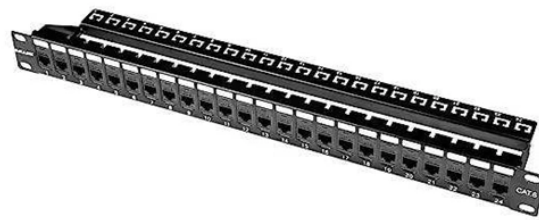

4-port terminal box connects to 24-pin connector

4-port terminal box connects to 24-pin connector

LoRawan outdoor base station

These single conductor connectors are available fully insulated or non-insulated and come in a variety of wire gauges. The color of the insulation signifies the wire gauge accepted. They can be circular with ...

Get the best deals on Terminal Blocks for Wire 4 Ports when you shop the largest online selection at eBay . Free shipping on many items | Browse your favorite brands | affordable prices.

ATX 24 Pin Main Power Cable Connector. The 24 pin main power connector was added in ATX12V 2.0 to provide extra power needed by PCI Express slots. The older 20 pin main power cable only has ...

Ideal Electrical in-Sure Push-in Wire Connector, 4-Port (30-1034P), Bag of 100—Color Coded No-Twist Connectors for Solid and Stranded Wires

WAGO's 2773 Series wire splicing connectors easily, quickly and safely connect solid and stranded conductors. Thanks to their flat and compact design, these splicing connectors are ideal for wiring in ...

Easy mounting in-line junction box with 4-pole terminal block suitable for flat and round cable up to 4mm². Pre-cut lead in cable entry and hand removable external fixing lugs.

These are 4-port push-in wire connectors, designed for situations requiring an ...