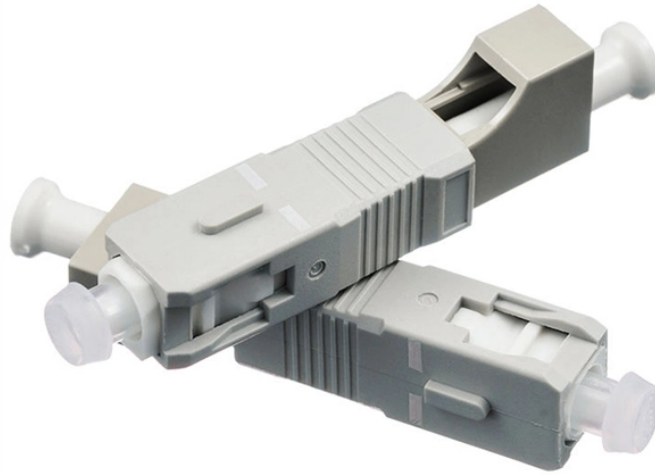

4-position small distribution box

4-position small distribution box

The Blue Sea Power Distribution Box is an AC branch circuit breaker panel with a single pole, 15 amp receptacle.

These temporary power distribution boxes feature 1, 3 or 4 adjustable circuit breakers, with a range of amperage and voltage ratings. The Load Master[®] Series portable power distribution racks are ...

This distribution board is designed to accommodate up to 4 circuit breakers, providing a safe and organized solution for distributing power within your electrical system.

Mini compact distribution board, 1-row 4 SU, IP30.

Mollom 4 Way Power Distribution Box with Bus Bars and Din Rail for Miniature Circuit Breaker MCB, Waterproof IP66. Padlock Available for Indoor and Outdoor Use 50+ bought in past month

KLV energy compact distribution boxes now provides even more flexibility. The family is complemented thanks to new 5-row flush-mounted and hollow-wall distribution boards with up to 60 modules plus 10 ...

Shop quality circuit breaker distribution boxes. Discover 4 space panels designed for reliable electrical power distribution.

The Square D Homeline 125 Amp 4-Space 8-Circuit Outdoor Convertible Main Lugs Load Center with Ground Bar is UL listed for residential and commercial power distribution