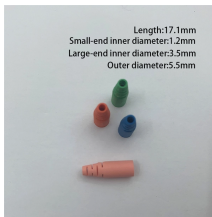

4-position small distribution box

4-position small distribution box

The Blue Sea Power Distribution Box is an AC branch circuit breaker panel with a single pole, 15 amp receptacle.

These temporary power distribution boxes feature 1, 3 or 4 adjustable circuit breakers, with a range of amperage and voltage ratings. The Load Master[®] Series portable power distribution racks are ...