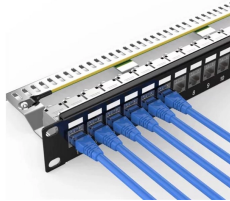

Lenovo Heavy Duty Rack Cabinets are industry-standard 19-inch 42U and 48U data center cabinets that are designed for high performance and high availability server and storage ...

Secure and organize IT equipment with this 42U Server Rack. Heavy-duty data center enclosure with lockable doors, cooling support, removable panels, and 3,000 lb load capacity.