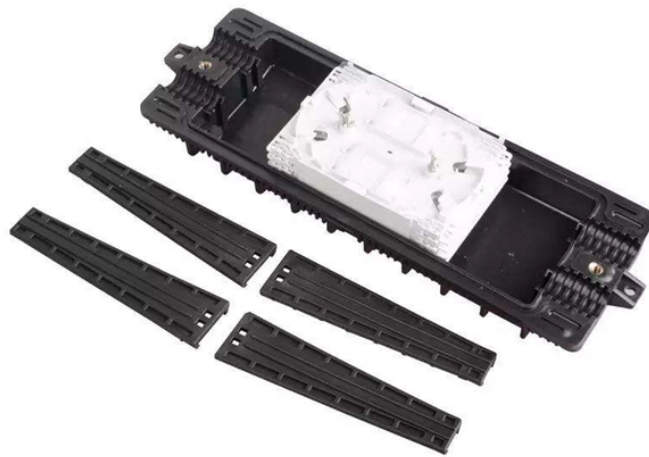

## 45qkl96 Laser Diode

## 45qkl96 Laser Diode

These kits include a laser, a beam splitter, and a laser mount. Mark a dot up to 1,000 feet across your plant for long-range applications such as laying out conveyors and positioning ventilation systems.

The laser diode selector allows you to specify the wavelength, power and package and download datasheets for a wide range of high quality laser diodes.

A laser diode is a type of semiconductor device that converts electrical energy directly in to a focused beam of light. It is similar to a LED (light-emitting diode) however is much more focused.