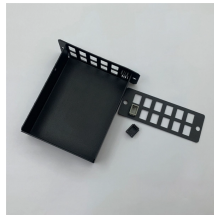

An Optical Distribution Frame (ODF) 48C 2U, pre-loaded with SC simplex adapters and pigtails, is a compact and efficient solution for managing fiber optic connections in a network. The "48C" indicates ...

ODF-1048S-M 48 core ODF fiber optic distribution frame height 3U SC multimode full configuration with pigtail and flange suitable for 19 inch cabinet pull-out with cabinet accessories

It is mainly used for cable inlet, grounding and fixing and the splicing between the ...

ODF 48 Core is a high-density fiber optic distribution frame designed to meet the ever-increasing demands of today's network systems. This product is ideal for data centers, server rooms, and other ...

The ODF indoor wall mount fiber optic enclosure is designed to provide a distribution point to feed a high capacity of fiber optic cables to other closets or zones.

AMPCOM 48-port ODF supports SC multimode fiber with pigtails and couplers, cold-rolled steel housing, and pull-out splice trays. Ideal for scalable fiber management in data centers.