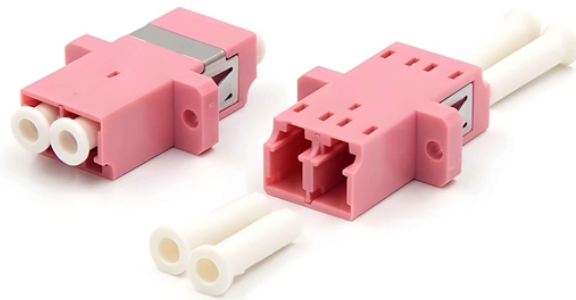

48-core plastic fiber distribution box

48-core plastic fiber distribution box

The 48 Core fiber distribution box features a two-panel flip-up design, providing a separate working area for effortless management by the installer. This distribution box has a maximum capacity of 48 cores, ...

Abalone Tech's FDB18-48C Plastic Optical Fiber Distribution Box (ODB) is a compact and modular fiber management solution designed for efficient splicing, coupling, and distribution of up to 48-core fibers. ...

The FTTH 48 Core Fiber Access Terminal Box is a new-gen product for FTTH. Light and compact, it's ideal for connecting and protecting FTTH fiber cables. The FDB-48 Series 48-port Fiber Distribution ...

SP-9608-4 series plastic fiber optic distribution box is used for the distribution connection of cable and fiber optic communication devices. It leads out the optic signal from drop cable to pigtails by splicing ...