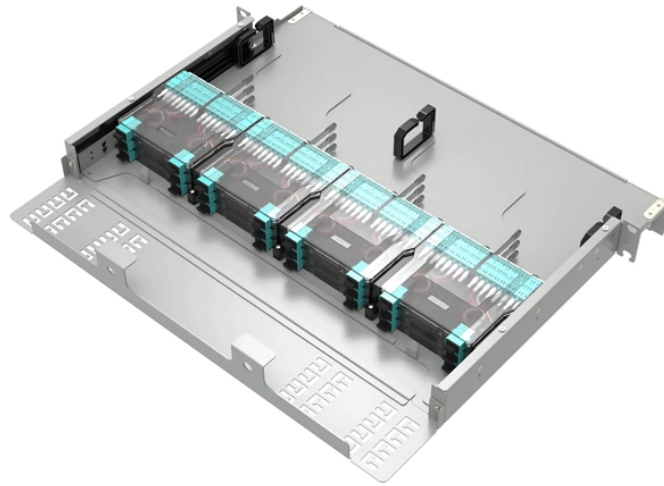

## 48-port dual-optical-four-electrical- power switch

## 48-port dual-optical-four-electrical-power switch

Layer 2, PoE switch with (48) GbE, PoE+ and 24V passive PoE RJ45 ports, (2) 1G SFP ports, and (2) 10G SFP+ ports.

The GS-4210-48P4S has 48 IEEE 802.3at PoE+ ports, 104Gbps switch fabric and advanced QoS functionality for deploying medium- to large-scale VoIP or wireless networks at a low total cost.

The switch complies with IEEE 802.3af/at/bt standards, delivering up to 90 W PoE++ (802.3bt) per port and a total PoE power budget of 1600W, supporting multiple high-power devices such as wireless ...

The DGS-1250 Series switches support 24 or 48 x 10/100/1000BASE-T ports, with each switch also supporting an additional 4 x 10G SFP+ ports for optical connections using multimode or single-mode ...

The MS130-48 cloud-managed 48 GbE network switch is optimized for medium to large campuses with Wi-Fi and IoT deployments. [Learn more here.](#)