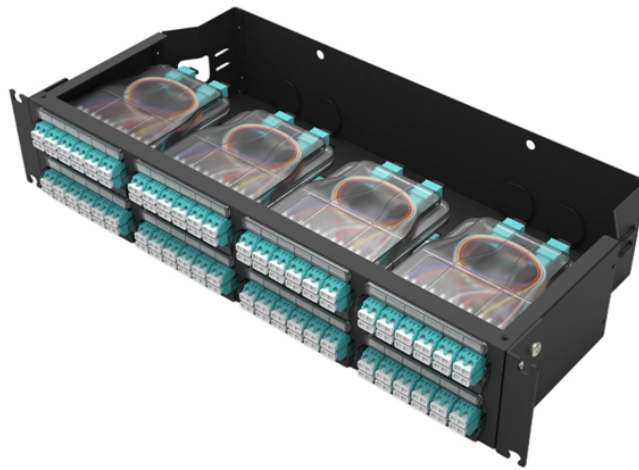

## Overview

A 4U chassis with 4 slots, supports a maximum of 128x 40/100G or 64x 40/100G, 16x 400G high-density full line rate ports, which better meet the demands of bandwidth-intensive applications. Ship with four power supplies and smart fans by default, provide high availability and longevity. The switch employs. Finish making your selections or clear them to view relevant specifications. You are about to download a machine translated document. Houses equipment up to 20 inches deep, but extends just 8 inches from wall. SmartRack 5U Low-Profile Vertical-Moun. We can escape from the bad 3ds controls and will definitely increase its lifetime. They've done it with GU so it's possible. Gang switch all ports or switch individual. The TCRM19BR JumboSwitch 4U rack mount cages are designed to hold JumboSwitch® family hot-swappable cards. The 4U cage holds one Main+Management combo card, one Ethernet expansion card, and up to seven Interface cards.

## 4U Switch Fixed Franchise

The TCRM19BR JumboSwitch 4U rack mount cages are designed to hold JumboSwitch® family hot-swappable cards. The 4U cage holds one Main+Management combo card, one Ethernet expansion ...

The AZE's 4U enclosure accommodates equipment like network switches and patch panels up to 20" depth. Space limited or space-challenged locations: The 4U wall mount network cabinet saves space ...

You can switch one card individually or gang switch the entire rack. The system is scalable, capable of daisy-chaining multiple chassis to control up to 4080 individual ports.

Search Newegg for 4u switch enclosure. Get fast shipping and top-rated customer service.

High Density 4U modular cassette fixed Panel, accepts (16) G2 modules or MPO panels, providing up to 192 duplex LC ports or up to 128 MPO ports