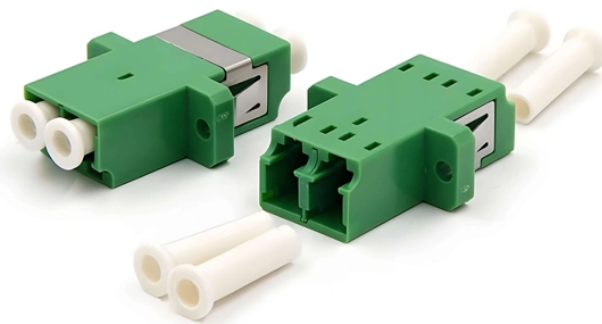

5-Optical-2-Electrical Switch

5-Optical-2-Electrical Switch

The 2x2F Bi-directional Fiber Optic Switch connects optical channels by redirecting 2 incoming optical signals into 2 output fibers. This is achieved using an opto-mechanical configuration and activated via ...

Choose from our selection of photoelectric switches, including over 350 products in a wide range of styles and sizes. Same and Next Day Delivery.

Optical Switches We lead the industry in optical switch technology, delivering the lowest insertion loss (0.2 dB), fastest switching speed (10 ns), broadest wavelength range (300-2400 nm), widest fiber ...

With just a light touch, these switches turn circuits on and off in sanitary areas—even when you're wearing gloves. They're ideal for environments that require frequent cleaning, such as food and ...

The rack mountable instrument can switch up to 4 input fibers to any of up to 48 output fibers in a simplex or duplex mode, independently of data format, wavelength or optical power. The switch ...