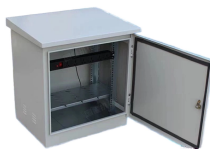

62 Channels Output Stage Platform Power Rack Box for Sound System Outdoor Power Supply Box. Copper and rubber material, CE certified, customizable size.| Alibaba

Browse power distribution boxes with circuit breaker protection and multiple outlet configurations. Shop durable solutions for construction and emergency use.

It is primarily designed to distribute electrical power from one or more primary power source (s) such as generator (s) and battery (ies) to one or more electrical and/or electronic item (s). It may include a ...

The Lexium 62 Distribution Box is the link between Lexium 62 Connection Module and Lexium 62 ILD. Depending on the number of drives, 1 to 4 Lexium 62 ILD can be connected.

This product is part of the PacDrive 3 range, an offer of distribution boxes for Lexium 62 ILM daisy chains. This distribution block features 1 input and 4 outputs. The distribution block with SERCOS III ...

Choose from our selection of power distribution boxes in a wide range of styles and sizes. Same and Next Day Delivery.

ILM62DB4A000 distribution box with 1 input and 4 outputs Main ... Complementary ... Environment