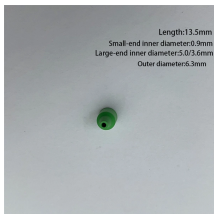

This guide is written to provide a complete and engineering-oriented understanding of fiber optic splice closures—from basic concepts and ...