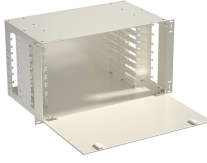

Detailed information of Fiber Optic Splice Closure, ISC-720 offered by OPENT Technologies Co., Ltd..

Contact Us

For more information, pricing, or custom energy solutions, please contact us:

Website: <https://www.gdroofing.co.za>

Email: sales@gdroofing.co.za

Phone: +27 72 418 9365

Address: 22 Electron Avenue, Isando, Johannesburg, 1600, South Africa

This document is for informational purposes only. Specifications subject to change without notice.