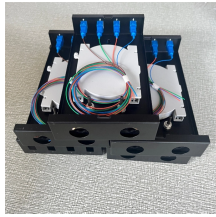

The NETGEAR GS108PP Unmanaged Power over Ethernet (PoE) Switch is designed for desktop or rackmount and features 8-Port Gigabit Ethernet, 8 PoE+ ...

[10G Super-Fast & Multi-Gigabit] This 10 gigabit switch features 8 x 10G RJ45 ports with 160Gbps switching capacity, providing higher-speed connectivity for your devices and allowing you to easily ...

Discover high-speed 8-port rack mount switches for Ethernet connectivity. Choose from unmanaged, PoE+, and multi-gigabit options by TP-Link, D-Link, and more. Perfect for businesses, gaming, and ...

NETGEAR 8-Port Gigabit Ethernet Unmanaged PoE Switch (GS108PP) - with 8 x PoE+ @ 123W Upgradeable, Desktop, Wall Mount or Rackmount, and Limited Lifetime Protection

The NETGEAR GS108PP Unmanaged Power over Ethernet (PoE) Switch is designed for desktop or rackmount and features 8-Port Gigabit Ethernet, 8 PoE+ ports with 123W budget that is upgradeable ...

The NG8POE 8-Port 10/100/1000 Mbps 1U Rack-Mount/Desktop Gigabit Ethernet ...

Search Newegg for ethernet switch 8 port rack mount. Get fast shipping and top-rated customer service.

New generation of Gigabit Ethernet switch designed for high security and top performance. Features 8 auto-negotiating RJ45 ports and dual GbE SFP optical ports.