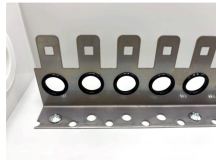

This wall mounted fiber termination box is equipped with 8 external adapter ports, designed to organize, protect, and manage fiber splicing and terminations for indoor network applications.

This fiber termination box comes with easy-to-open cover & base type to make installation very easy.

With its compact yet robust construction, this fiber optic FTTH Terminal Box offers ...

The FDB08D Fiber Distribution Box is built to withstand harsh outdoor environments, offering a reliable and user-friendly solution for fiber-to-the-home (FTTH) installations. It supports splicing of up to 8 ...

This 8 ports termination box can be applied in the straight through and branch connection of indoor optical cables, available for the distribution and terminal connection of various optical fiber system, fit ...

Crafted with sturdy metal, this wall-mountable box ensures durability and reliability for your network connections. With 2 inlet, 8 outlets, it promotes seamless connectivity, facilitating smooth data ...