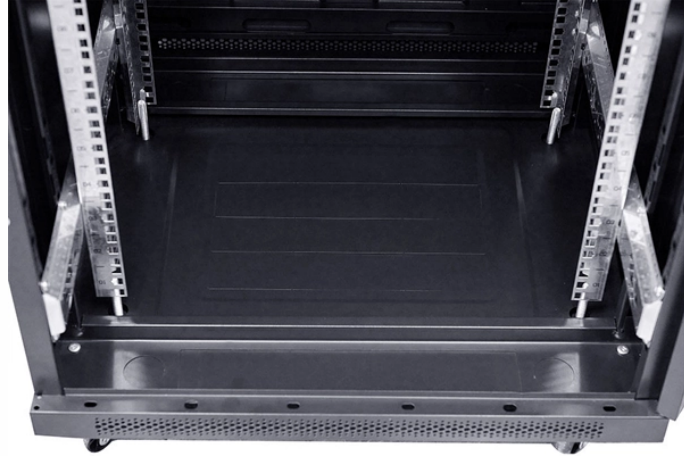

## 800 Cable Tray Support

Wire Mesh Cable Tray, 60" x 8" x 2", 4", or 18" | Zinc Plated Steel Cable Management Rack, Adjustable Cable Basket for Network, AV, Fiber Optic, Garage & Office Use (2Pcs)

The Cable Tray is designed to support electrical cable runs, at any specified height or width. The support is designed for installation without roof penetrations, flashings or damage to the roofing material.

CSU08047000 - Stago - support beam - 800 mm - steel - pre-galvanized.

Reliable support systems for cable tray and busbars, designed for electrical and mechanical installations. Available in corrosion-resistant coatings.

Choose from our selection of cable tray supports in a wide range of styles and sizes. Same and Next Day Delivery.

Submittals for cable ladder and tray Eaton's submittal builder tool for B-Line series cable ladder and tray allows you to easily filter, select and download straight section, fitting and accessory submittals.