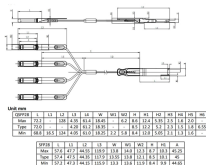

## 800 Cable Tray Support

Wire Mesh Cable Tray, 60" x 8" x 2", 4", or 18" | Zinc Plated Steel Cable Management Rack, Adjustable Cable Basket for Network, AV, Fiber Optic, Garage & Office Use (2Pcs)

The Cable Tray is designed to support electrical cable runs, at any specified height or width. The support is designed for installation without roof penetrations, flashings or damage to the roofing material.

Choose from our selection of cable tray supports in a wide range of styles and sizes. Same and Next Day Delivery.

Submittals for cable ladder and tray Eaton's submittal builder tool for B-Line series cable ladder and tray allows you to easily filter, select and download straight section, fitting and accessory submittals.