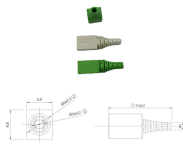

With the capability to deliver hundreds of millions of packets per second (Mpps) performance to the network core, the Passport 8600 Routing Switch combines high performance with intelligence and ...