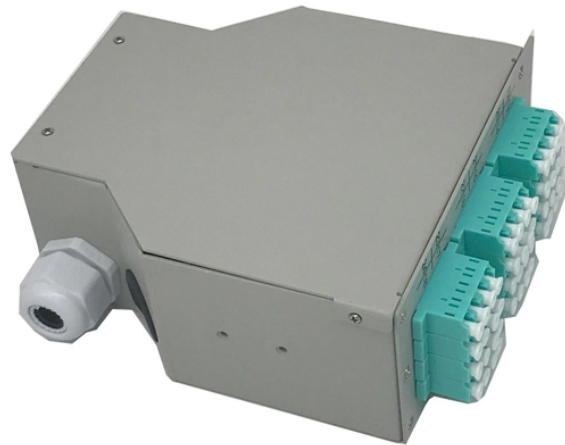

8GB Dual-Port Fiber Channel Card

8GB Dual-Port Fiber Channel Card

Delivering up to 1,600 MB/s per channel in a single PCIe expansion slot, it is well-suited for high performance computing, virtualization, and other IOP-driven environments typically found in ...

QLogic N2XX-AQPCI05 QLE2562-CSC is an 8GB FC (Fiber Channel) Dual Port ...

DUAL PORT DESIGN: The Fiber HBA card features dual ports that allow you to connect two fiber optic devices at the same time for fast data transfer and two way communicate.

Buy Qlogic Qle2562 Sanblade 8gb Dual Channel Pci-e X8 Fibre Channel Host Bus Adapter With Standard Bracket. Refurbished. In Stock. (dell Oem).Great customer service.

These adapters interface to the host server with a PCI Express® (PCIe®) 2.0 bus, ensuring no internal performance bottlenecks. The 2500 Series 8Gb Adapters are the highest performing adapters in ...

QLogic N2XX-AQPCI05 QLE2562-CSC is an 8GB FC (Fiber Channel) Dual Port HBA (Host Bus Adapter) card designed to provide high-speed connectivity between servers or storage systems and ...

The QLE2564 is part of the QLE2500 8Gb adapter product family that offers next generation 8Gb FC technology, meeting the business requirements of the enterprise data center.