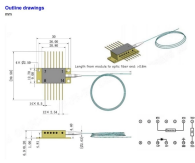

Buy Qlogic Qle2562 Sanblade 8gb Dual Channel Pci-e X8 Fibre Channel Host Bus Adapter With Standard Bracket. Refurbished. In Stock. (dell Oem).Great customer service.

These adapters interface to the host server with a PCI Express® (PCIe®) 2.0 bus, ensuring no internal performance bottlenecks. The 2500 Series 8Gb Adapters are the highest performing adapters in ...