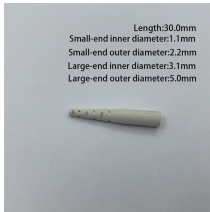

ABB is driving progress for utilities through providing solutions for electrical distribution, and helping make a safer, more productive, and more efficient environment