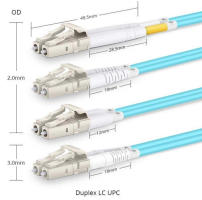

ABB Library is a web tool for searching for documents related to ABB products and services.

Distribution boards, together with modular ABB system pro M Compact protection devices and Modular Din Rail Components, can be used for many applications in electrical building installation.