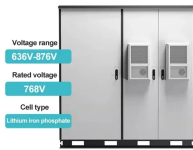

1) What MPO Trunk Cables Are ZION MPO Trunk Cables are pre-terminated multi-fiber backbone assemblies designed for high-density optical interconnection in data centers, structured cabling ...