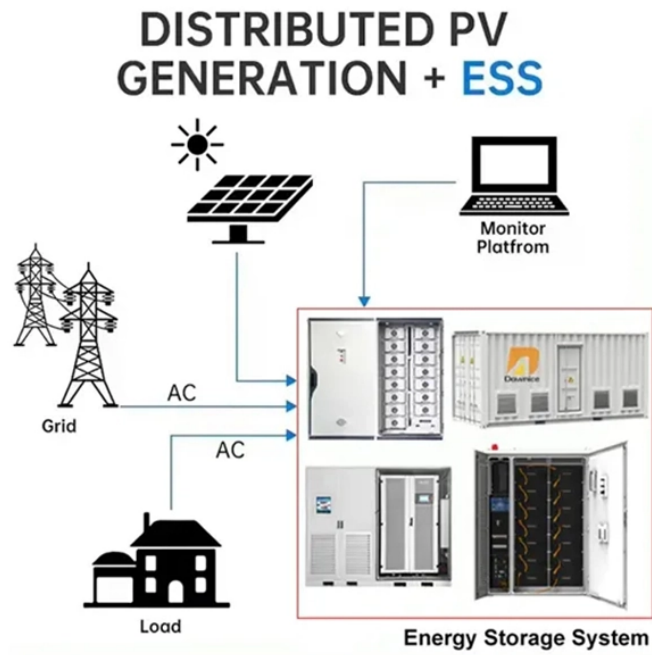

GDR Telecom Site Energy Systems

AI server nk743

AI server nk743

Optimized to accelerate AI performance for Large Language Model training, Natural Language Processing, and multimodal training. Features eight NVIDIA H200 SXM GPUs.