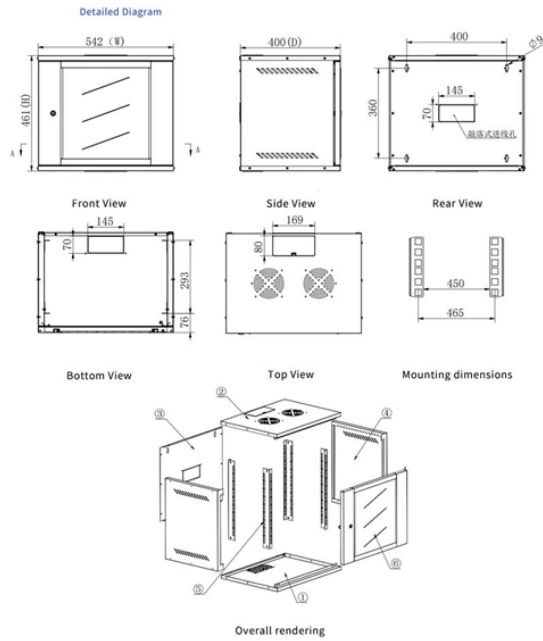

## APCF Distribution Box

Learn what an electrical distribution box (DB/distribution board) is, its main components (MCB/RCCB/RCBO, SPD, busbar) and common types. Includes a quick selection guide for ways, IP ...

The single -phase distribution box is designed to accept incoming conductors with a maximum size of 120mm<sup>2</sup> and 3 service cables of up to 35mm<sup>2</sup>. Will suit CNE or SNE type cables.

The air conditioning distribution box consolidates power distribution and protection for HVAC systems, offering organized wiring, accessible controls, and enhanced safety.

We manufacture and stock Distributions Boxes in various sizes from 3 outlets to 14 outlets:

Choose from our selection of power distribution boxes in a wide range of styles and sizes. Same and Next Day Delivery.